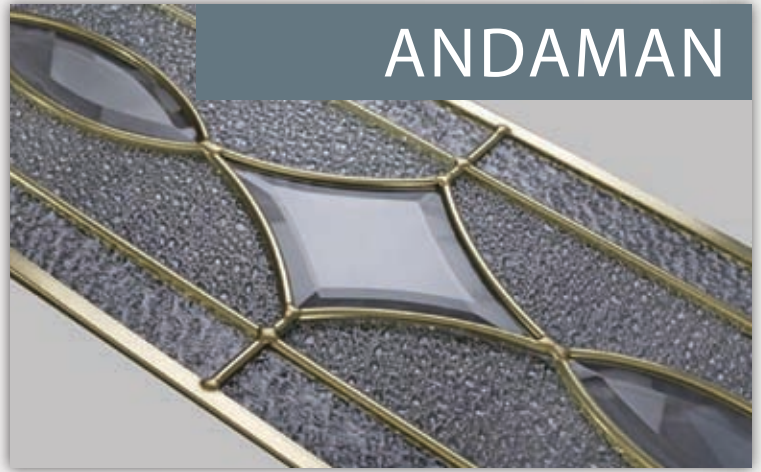

GLASS OPTIONS

Triple Glazed Brass